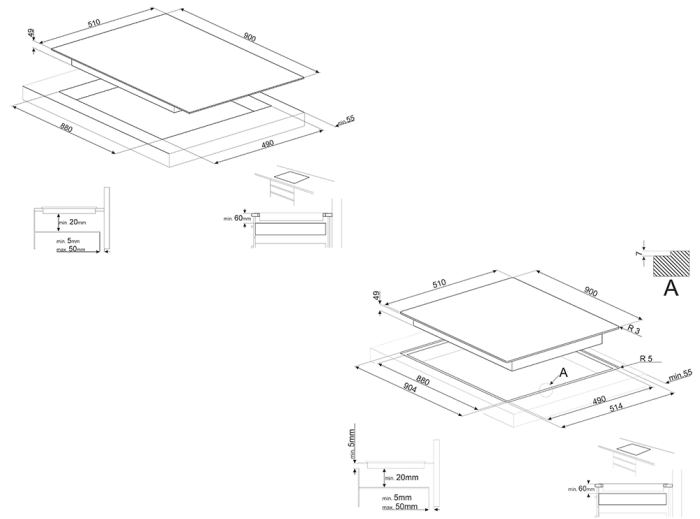

90CM, Induction Hob, Multizone Option,
Black
EAN13: 8017709258948

• Built-in type: Ultra-low profile or Fully Flushed • Material: Glass • Glass type: Ceramic • Glass edge: Straight edge • **Controls** • Type of control setting: Touch controls • Slider • Control knob position: Front • **Technical Features** • Total no. of cook zones: 5 • No. of induction cook zones: 5 • No. of cooking zones with booster: 5 • No. of Flexible zones: 2 • Main on/off switch • Power levels: 14 • Auto-Vent • **Options** • Flexible Zone Type: MultiZone • Multizone Option • Pause option • End cooking timer: 5 • Minute minder: 5 • End of cooking alarm • Residual time indicator • Control Lock / Child Safety • Rapid level selection • **Cooking zones** • Front-left - Induction - Multizone - 2300 W - Booster 3200 W - Ø 21 cm • Rear-left - Induction - Multizone - 2300 W - Booster 3200 W - Ø 21 cm • Central - Induction - Giant - 1800/2800 W - Booster 3500/3700 W - Ø 18/28 cm • Front-right - Induction - Multizone - 2300 W - Booster 3200 W - Ø 21 cm • Rear-right - Induction - Multizone - 2300 W - Booster 3200 W - Ø 21 cm • Eco-Off • Eco-Heat • **Electrical Connection** • Electrical connection rating (W): 7350 W • Voltage (V): 220-240 V • Voltage 2 (V): 400 V • Frequency (Hz): 50/60 Hz • Terminal box: 5 poles