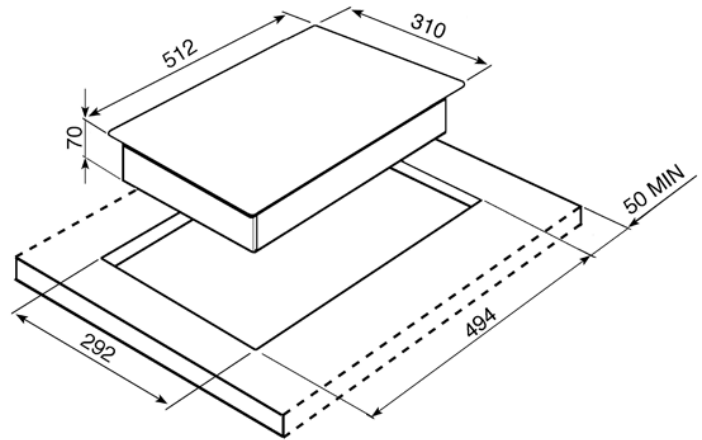

30CM, "Classic", Barbecue,
Stainless steel, Ultra-low profile
EAN13: 8017709138028

- Ultra-low profile installation
- 1 electric plates cooking zone
- Centre: 1800 W
- 9 power levels
- Cast iron pan stand
- Frontal controls
- Stainless steel effect knobs
- Voltage (V): 220-240 V
- Frequency (Hz): 50/60 Hz
- Current (A): 8 A
- Electrical connection rating (W): 1800 W
- **ACCESSORIES INCLUDED:** Linea knobs kit